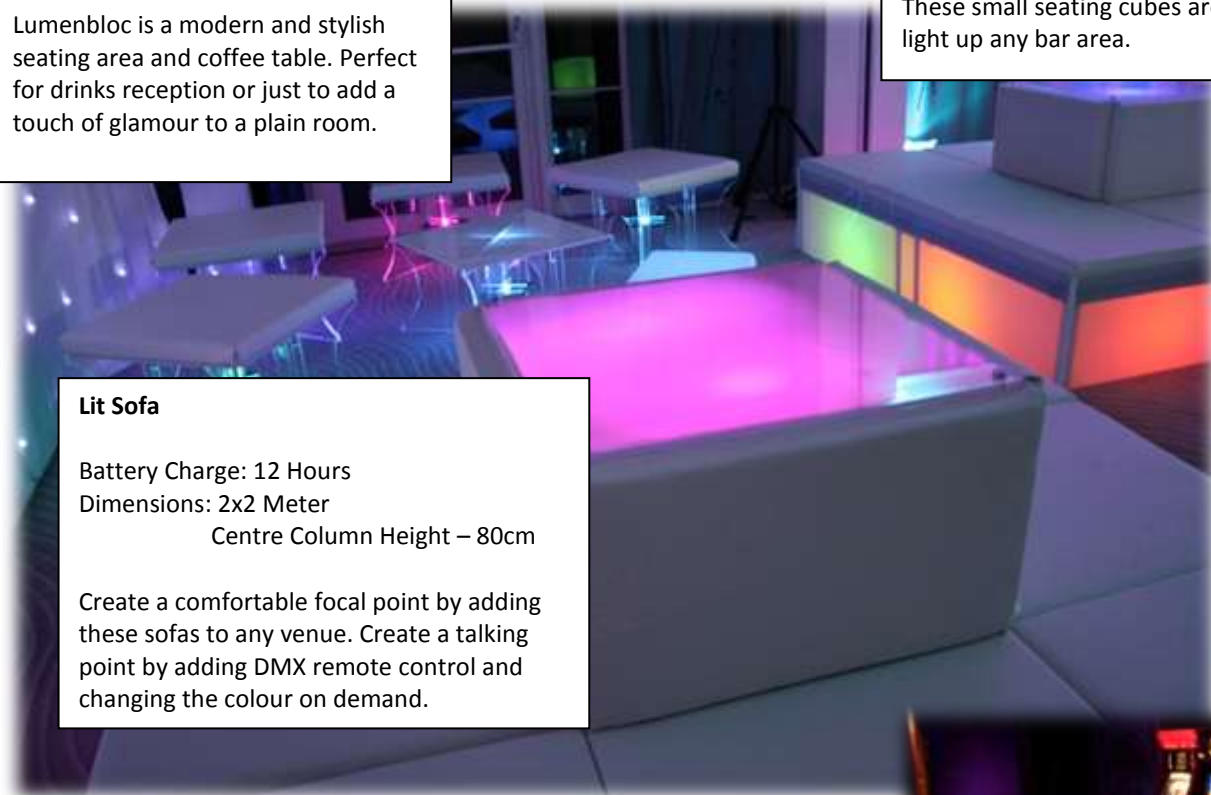

#### String Curtain Mirror Ball Display

Battery Charge: 12 hours

Dimensions: Height Range – 2.2m – 3.5m  
Diameter – 1m

A stunning effect with high impact. These free standing, structures perfectly complement our centrepieces when lit to match or in contrast. Ideal for stage sets, entrances or simply as a beautiful feature.

#### Poseur Table

Battery Charge: 12 Hours

Dimensions: Height – 1.1 Meter  
Diameter – 67cm

Perfect for a stylish drinks reception or bar area... Why not Include a custom umbrella to enhance a theme or promote your logo?

### Lumenbloc

Battery Charge: 20 Hours  
Dimensions: 65cm x 65 cm  
Total Height: 40cm

Lumenbloc is a modern and stylish seating area and coffee table. Perfect for drinks reception or just to add a touch of glamour to a plain room.

### Lit Sofa

Battery Charge: 12 Hours  
Dimensions: 2x2 Meter  
Centre Column Height – 80cm

Create a comfortable focal point by adding these sofas to any venue. Create a talking point by adding DMX remote control and changing the colour on demand.